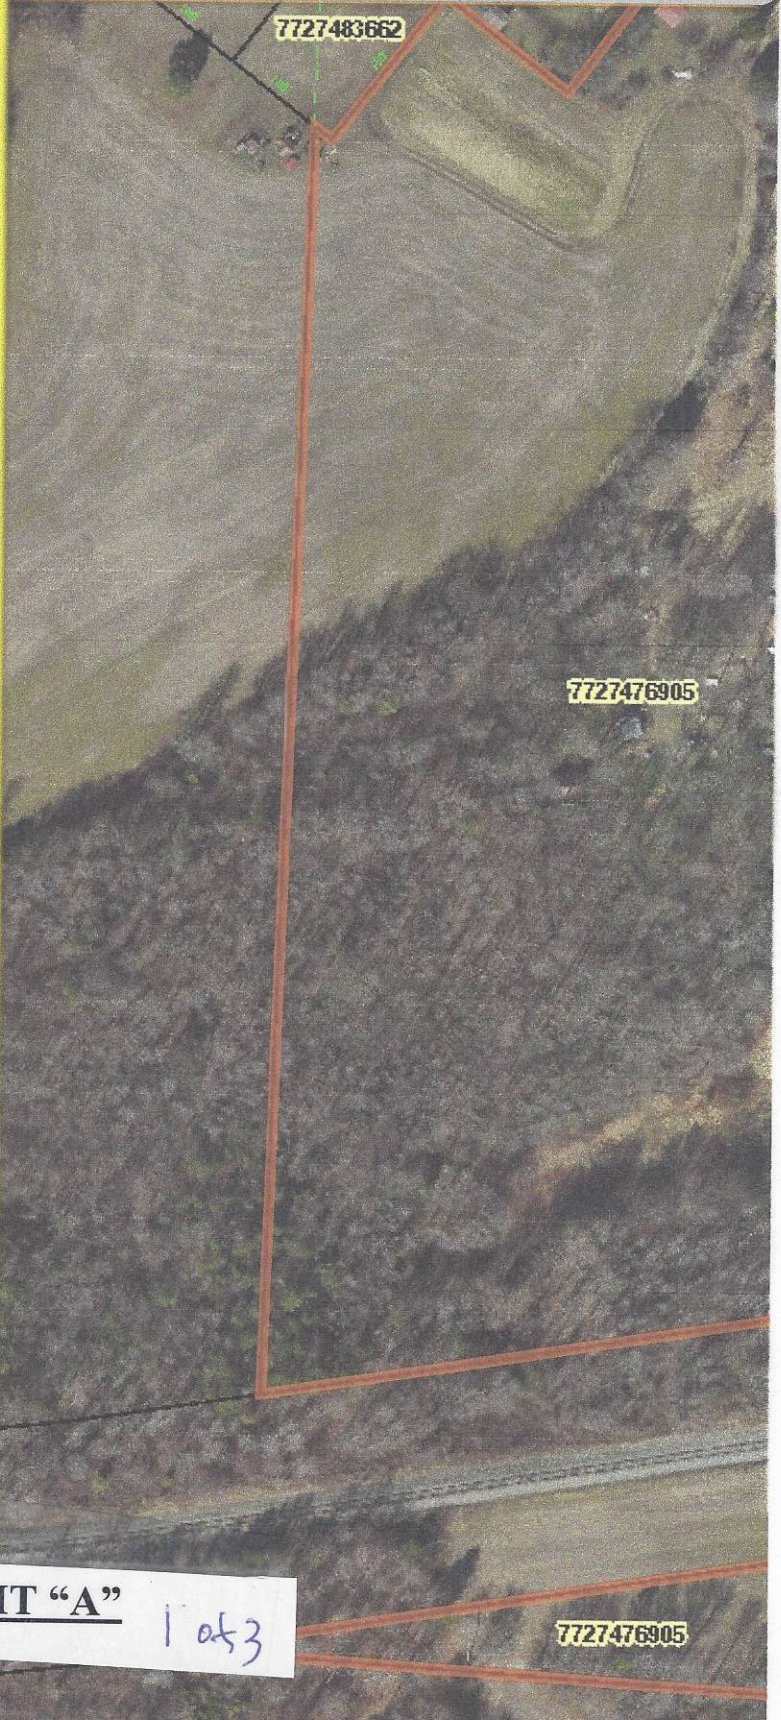

REID	31373
PIN	7727476905
TAXED ACREAGE	14.26
PROPERTY DESCRIPTION	R311;S
DEED BOOK & PAGE	00092E/00407
PLAT BOOK & PAGE	
OWNER	WHITE, ROBERT WORTH HEIRS (WHITE, JOHN CAMERSON HEIRS) - Additional Owners
OWNER ADDRESS	9635 US HWY 311
OWNER ADDRESS2	
OWNER CITY	ARCHDALE
OWNER STATE	NC
OWNER ZIP	27263
LOCATION ADDRESS	No Physical Address
LOCATION ZIP	No ZIP
DATA REFRESHED	

EXHIBIT "A" 2053

Identify

Details

Map

Randolph County GIS

Quick Search

Identify

Street View